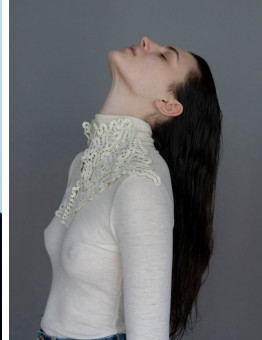

www.stellamodels.com

—
STELLA
MODELS
×

HEIGHT	BUST	DRESS	WAIST	HIPS	SHOES	HAIR	EYES
180	84	36	65	93	41.0	BROWN	BROWN