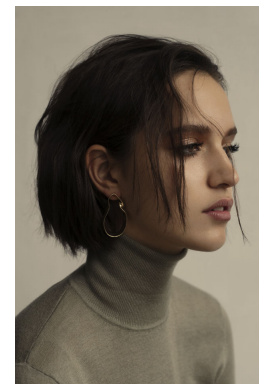

—  
STELLA  
MODELS  
×

[www.stellamodels.com](http://www.stellamodels.com)

HEIGHT	BUST	DRESS	WAIST	HIPS	SHOES	HAIR	EYES
175	85	36	63	90	41.0	BROWN	BROWN