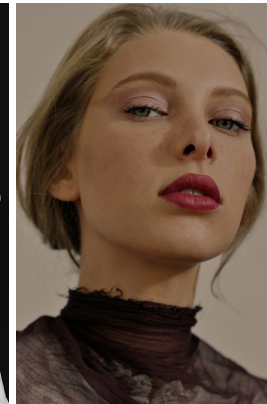

STELLA
MODELS

www.stellamodels.com

HEIGHT	BUST	DRESS	WAIST	HIPS	SHOES	HAIR	EYES
175	80	34-36	63	85	38.0	BLONDE	BLUE/GREEN