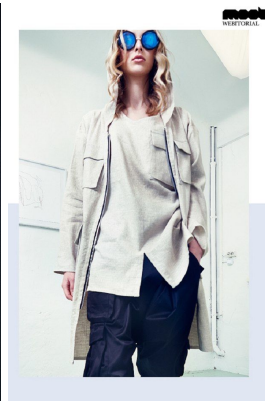

STELLA
MODELS

www.stellamodels.com

HEIGHT	BUST	DRESS	WAIST	HIPS	SHOES	HAIR	EYES
175	80	34-36	63	85	38.0	BLONDE	BLUE/GREEN