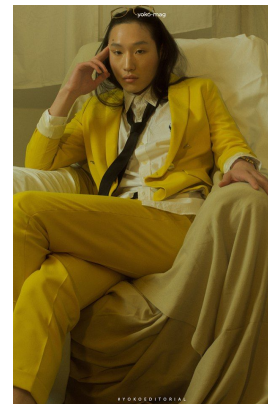

STELLA
MODELS

www.stellamodels.com

HEIGHT	BUST	DRESS	WAIST	HIPS	SHOES	HAIR	EYES
182			77	96	43.0	BLACK	BROWN