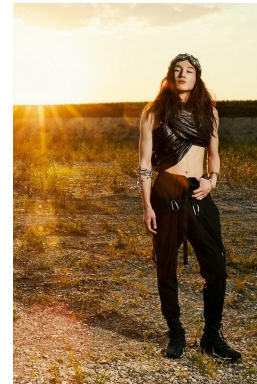

office@stellamodels.com

www.stellamodels.com

HEIGHT	BUST	DRESS	WAIST	HIPS	SHOES	HAIR	EYES
182			77	96	43.0	BLACK	BROWN