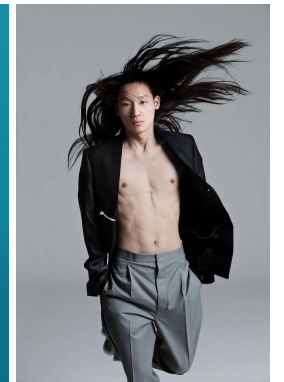

office@stellamodels.com

www.stellamodels.com

HEIGHT	BUST	DRESS	WAIST	HIPS	SHOES	HAIR	EYES
182			77	96	43.0	BLACK	BROWN