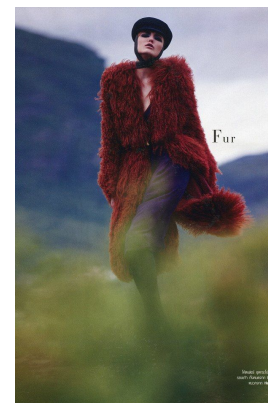

T: +43 1 586 90 27

office@stellamodels.com

www.stellamodels.com

HEIGHT	BUST	DRESS	WAIST	HIPS	SHOES	HAIR	EYES
176	83	34	61	88	39.5	DARK BLONDE	BLUE