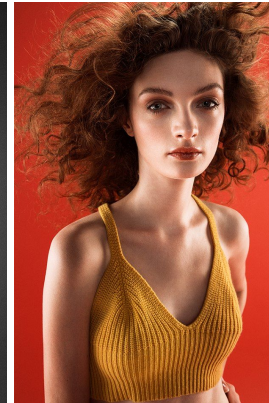

*office@stellamodels.com*

[www.stellamodels.com](http://www.stellamodels.com)

HEIGHT	BUST	DRESS	WAIST	HIPS	SHOES	HAIR	EYES
177	80	34	58	87	38.0	BROWN	BLUE