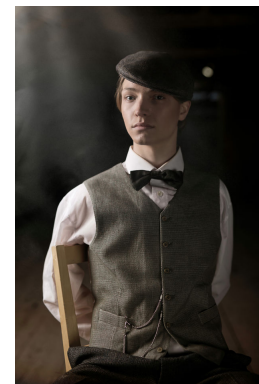

| HEIGHT | CHEST | WAIST | HIPS | SUIT | SHOES | HAIR | EYES |
|--------|-------|-------|------|------|-------|--------|------------|
| 187 | 89 | 67 | 95 | 46.0 | 45.0 | BLONDE | BLUE/GREEN |