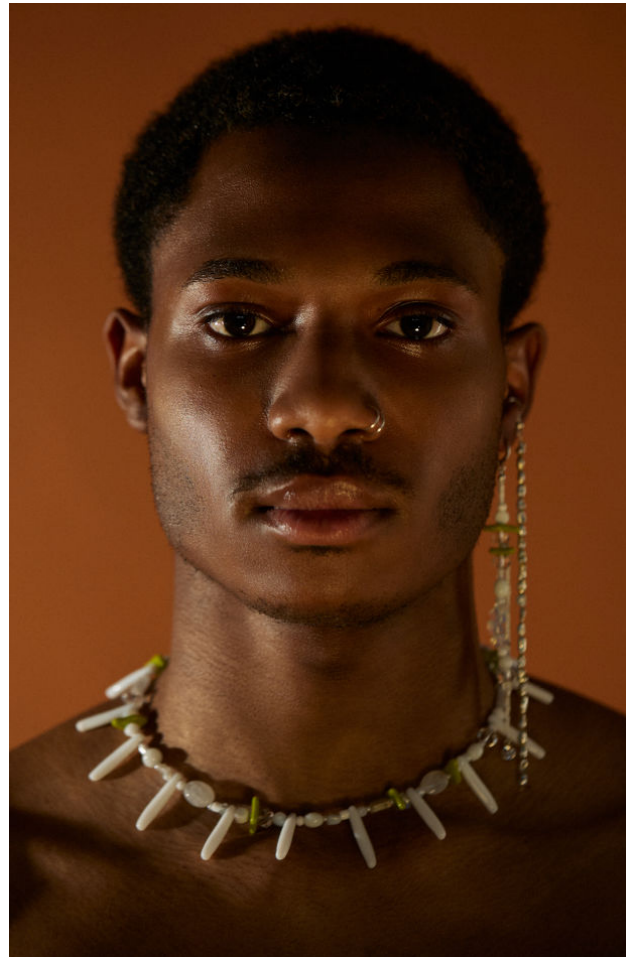

STELLA
MODELS

JOSHUA AGHA

T: +436645129497

office@stellamodels.com

www.stellamodels.com

STELLA
MODELS

JOSHUA AGHA

T: +436645129497

office@stellamodels.com

www.stellamodels.com