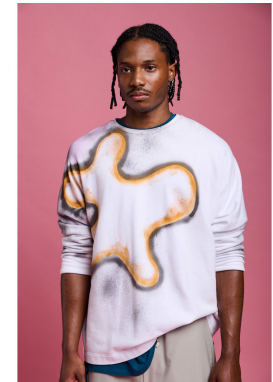

HEIGHT	CHEST	WAIST	HIPS	SHOES	HAIR	EYES
188	89	77	100	44.5	DARK BLACK	BROWN