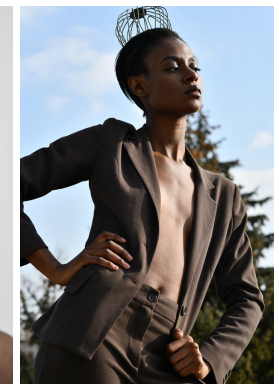

*office@stellamodels.com*

[www.stellamodels.com](http://www.stellamodels.com)

HEIGHT	BUST	DRESS	WAIST	HIPS	SHOES	HAIR	EYES
175	75	34-36	60	88	40.5	BROWN	BROWN