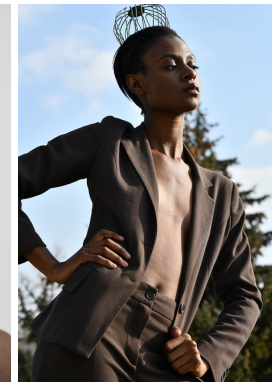

office@stellamodels.com

www.stellamodels.com

HEIGHT	BUST	DRESS	WAIST	HIPS	SHOES	HAIR	EYES
175	75	34-36	60	88	40.5	BROWN	BROWN