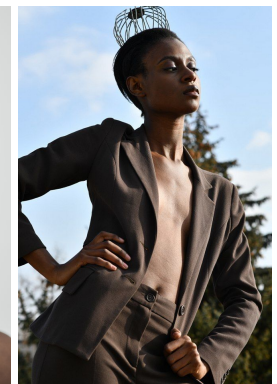

*office@stellamodels.com*

[www.stellamodels.com](http://www.stellamodels.com)

HEIGHT	BUST	DRESS	WAIST	HIPS	SHOES	HAIR	EYES
175	75	34-36	60	88	40.5	BROWN	BROWN