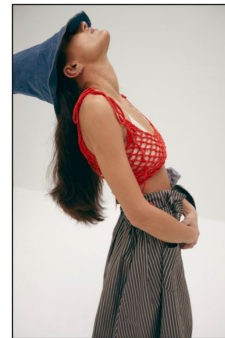

*office@stellamodels.com*

[www.stellamodels.com](http://www.stellamodels.com)

HEIGHT	BUST	DRESS	WAIST	HIPS	SHOES	HAIR	EYES
171	85	34	66	86	39.0	DARK BROWN	BLUE/GREEN