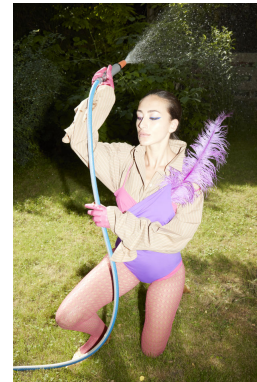

*office@stellamodels.com*

[www.stellamodels.com](http://www.stellamodels.com)

HEIGHT	BUST	DRESS	WAIST	HIPS	SHOES	HAIR	EYES
171	85	34	66	86	39.0	DARK BROWN	BLUE/GREEN