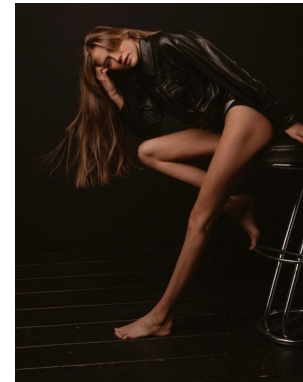

HEIGHT	BUST	DRESS	WAIST	HIPS	SHOES	HAIR	EYES
179	81	34-36	65	91	40.0	DARK BLONDE	HAZEL