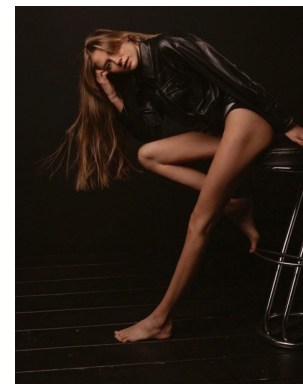

www.stellamodels.com

—
STELLA
MODELS
×

HEIGHT	BUST	DRESS	WAIST	HIPS	SHOES	HAIR	EYES
179	80	34-36	63	90	40.0	DARK BLONDE	HAZEL