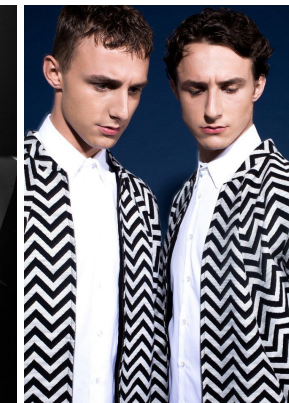

*office@stellamodels.com*

[www.stellamodels.com](http://www.stellamodels.com)

HEIGHT	BUST	DRESS	WAIST	HIPS	SHOES	HAIR	EYES
188			83	93	44.0	DARK BLONDE	BLUE