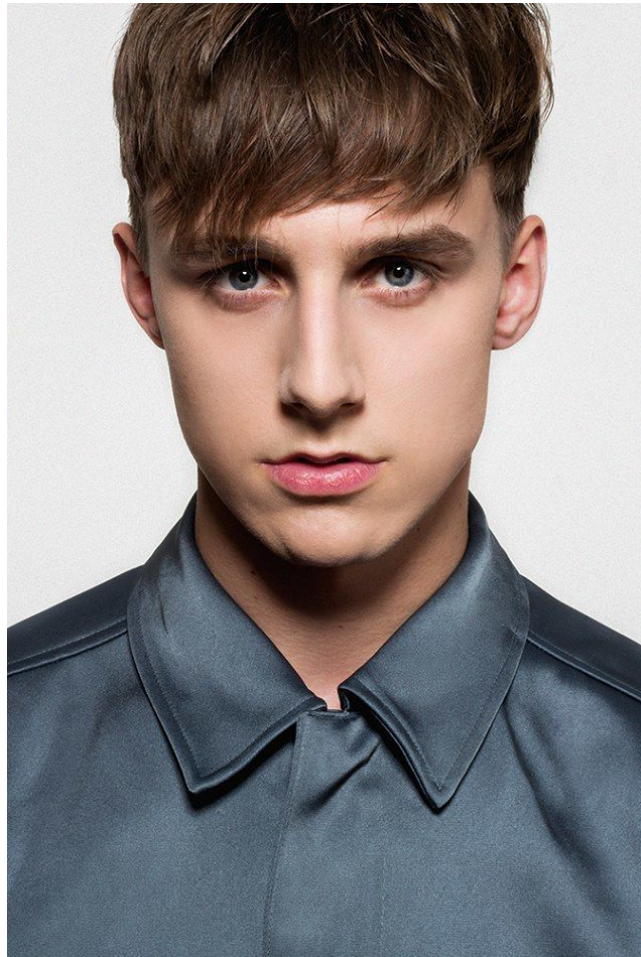

STELLA
MODELS

JULIAN K

T: +43 1 586 90 27

office@stellamodels.com

www.stellamodels.com

STELLA
MODELS

JULIAN K

T: +43 1 586 90 27

office@stellamodels.com

www.stellamodels.com