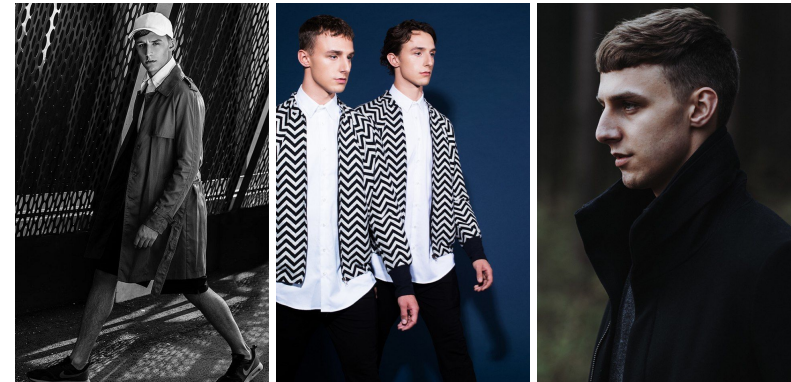

office@stellamodels.com

www.stellamodels.com

HEIGHT	BUST	DRESS	WAIST	HIPS	SHOES	HAIR	EYES
188			83	93	44.0	DARK BLONDE	BLUE