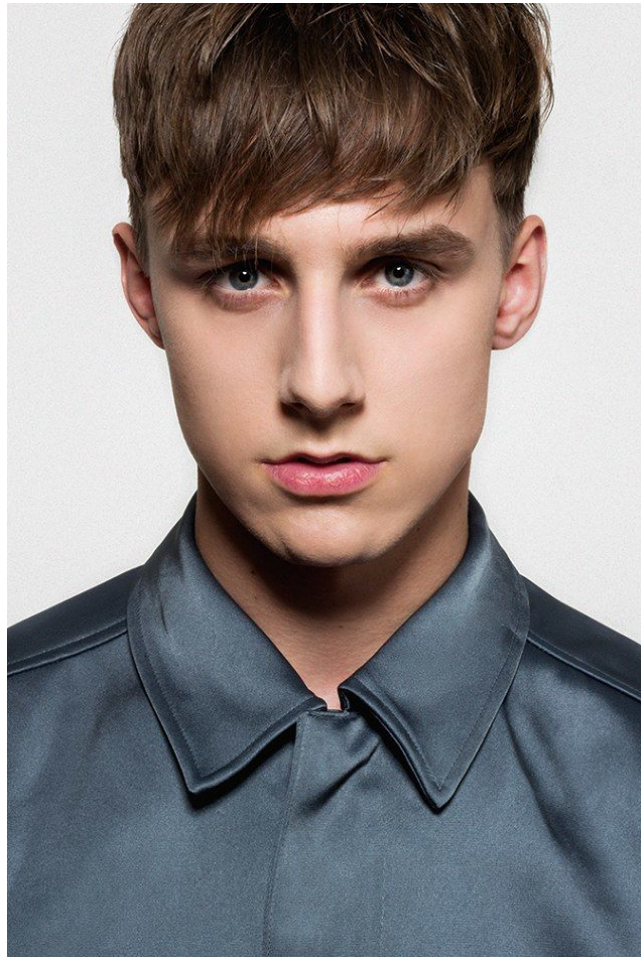

—
STELLA
MODELS
×

JULIAN K

T: +43 1 586 90 27

office@stellamodels.com

www.stellamodels.com

—
STELLA
MODELS
×

JULIAN K

T: +43 1 586 90 27

office@stellamodels.com

www.stellamodels.com