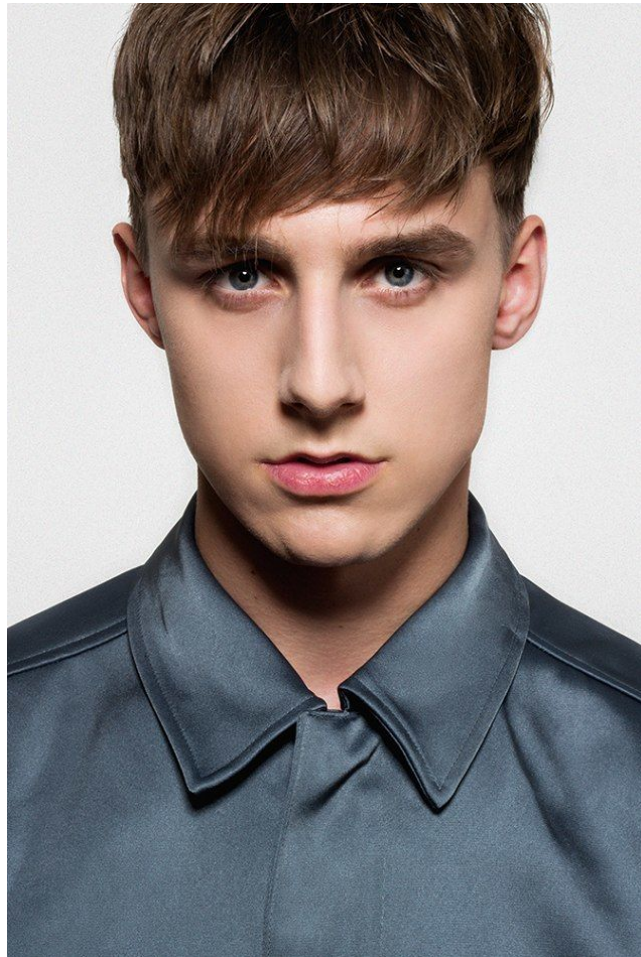

—
STELLA
MODELS
×

JULIAN K

T: +43 1 586 90 27

office@stellamodels.com

www.stellamodels.com