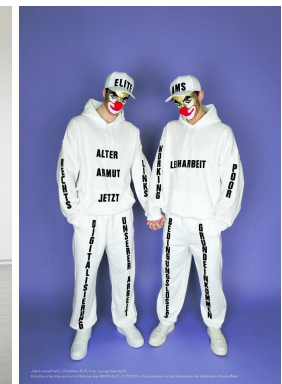

office@stellamodels.com

www.stellamodels.com

HEIGHT
188

WAIST
83

HIPS
93

SHOES
44.0

HAIR
DARK BLONDE

EYES
BLUE