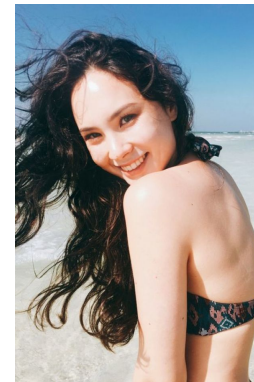

*office@stellamodels.com*

[www.stellamodels.com](http://www.stellamodels.com)

HEIGHT	BUST	WAIST	HIPS	SHOES	HAIR	EYES
168	86	64	93	37.0	DARK BROWN	GREEN/GREY