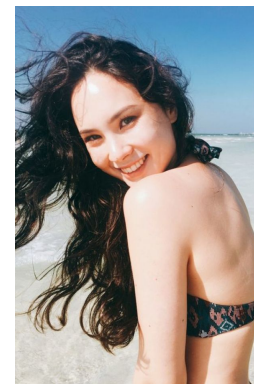

office@stellamodels.com

www.stellamodels.com

HEIGHT	BUST	WAIST	HIPS	SHOES	HAIR	EYES
168	86	64	93	37.0	DARK BROWN	GREEN/GREY