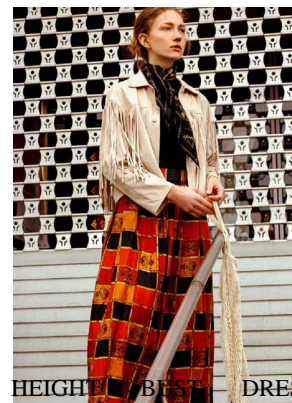

*office@stellamodels.com*

[www.stellamodels.com](http://www.stellamodels.com)

**Closing Time**

HEIGHT 180  
BEST DRESS 36

WAIST 63  
HIPS 92

SHOES 42.0

HAIR BLONDE

EYES BLUE