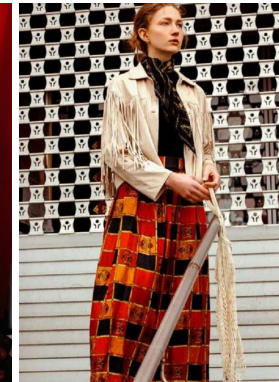

Closing Time