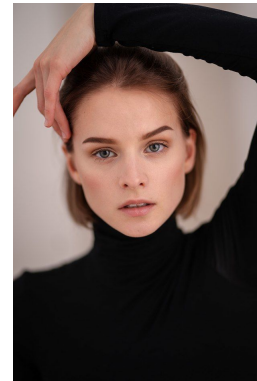

*office@stellamodels.com*

[www.stellamodels.com](http://www.stellamodels.com)

HEIGHT	BUST	DRESS	WAIST	HIPS	HAIR	EYES
173	87	34	62	89	BLONDE	GREEN/GREY