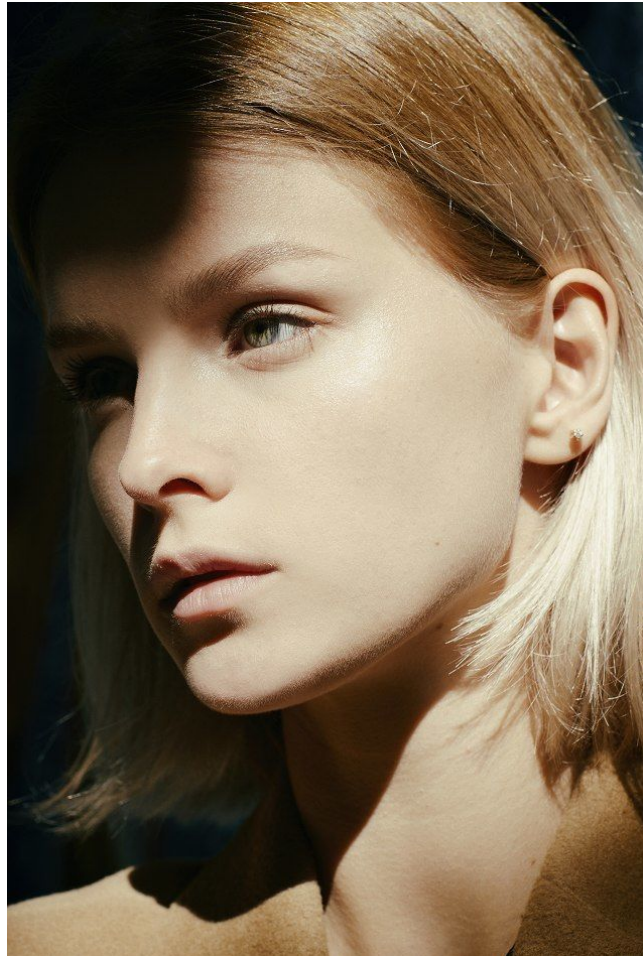

STELLA
MODELS

KATERYNA
ALEKSANDROVA

T: +43 1 586 90 27

office@stellamodels.com

www.stellamodels.com

STELLA
MODELS