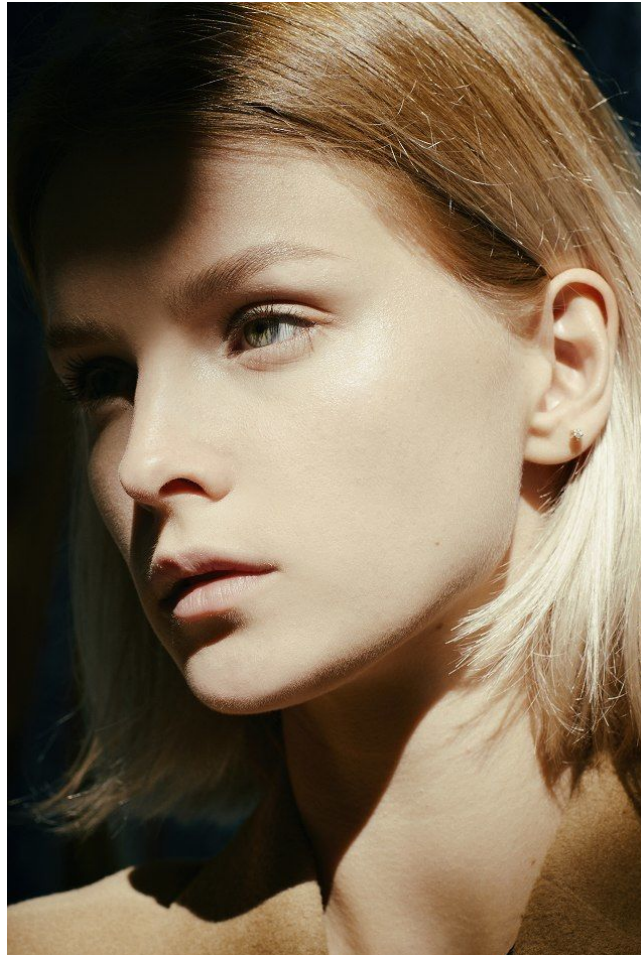

STELLA
MODELS

KATERYNA
ALEKSANDROVA

T: +43 1 586 90 27

office@stellamodels.com

www.stellamodels.com

STELLA
MODELS

KATERYNA
ALEKSANDROVA

T: +43 1 586 90 27

office@stellamodels.com

www.stellamodels.com