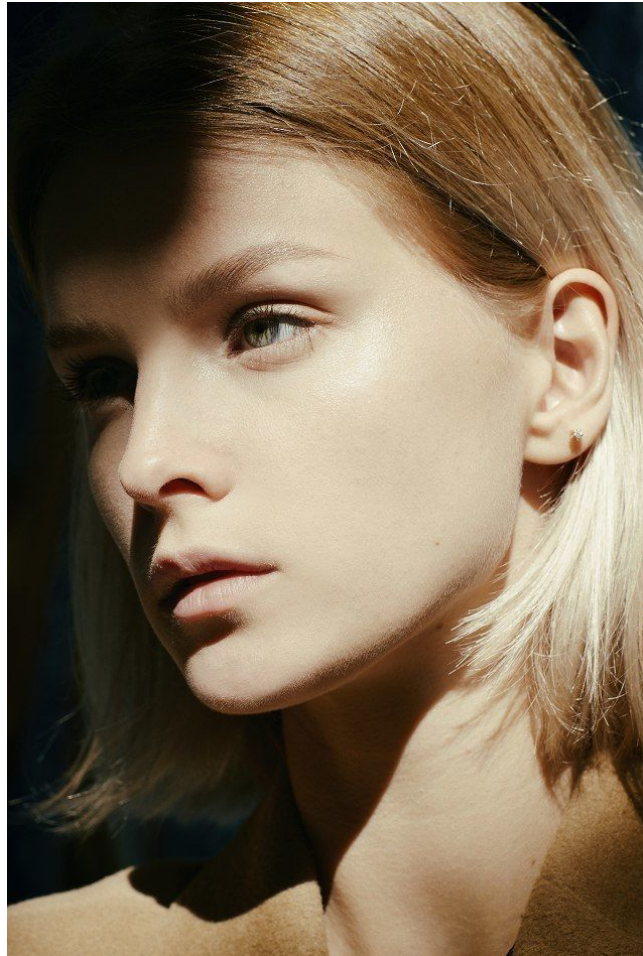

—
STELLA
MODELS
×

KATERYNA
ALEKSANDROVA

T: +43 1 586 90 27

office@stellamodels.com

www.stellamodels.com

—
STELLA
MODELS
×

KATERYNA
ALEKSANDROVA

T: +43 1 586 90 27

office@stellamodels.com

www.stellamodels.com