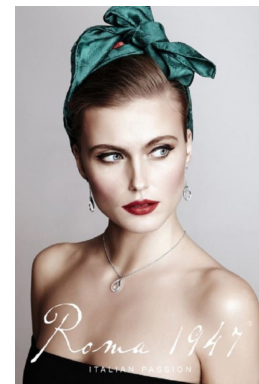

STELLA
MODELS

www.stellamodels.com

HEIGHT	BUST	WAIST	HIPS	SHOES	HAIR	EYES
176	85	62	90	37.5	DARK BLONDE	BLUE