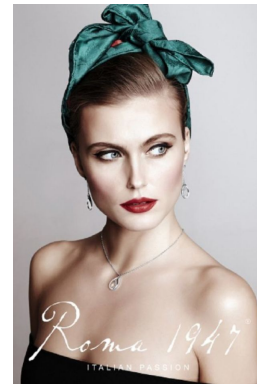

STELLA
MODELS

www.stellamodels.com

HEIGHT	BUST	WAIST	HIPS	SHOES	HAIR	EYES
176	85	62	90	37.5	DARK BLONDE	BLUE