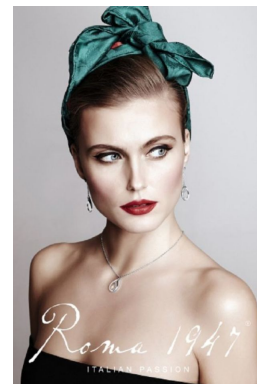

STELLA
MODELS

www.stellamodels.com

HEIGHT	BUST	WAIST	HIPS	SHOES	HAIR	EYES
176	85	62	90	37.5	DARK BLONDE	BLUE