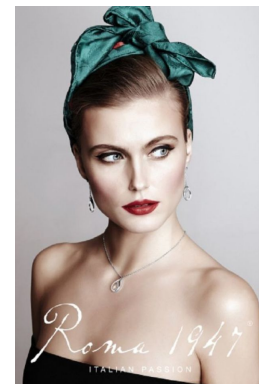

STELLA
MODELS

www.stellamodels.com

HEIGHT	BUST	DRESS	WAIST	HIPS	SHOES	HAIR	EYES
176	85		62	90	37.5	DARK BLONDE	BLUE