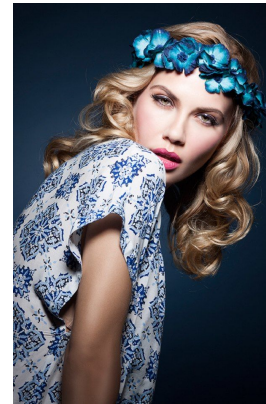

STELLA
MODELS

www.stellamodels.com

HEIGHT	BUST	DRESS	WAIST	HIPS	SHOES	HAIR	EYES
176	86	36	63	90	40.0	DARK BLONDE	GREEN