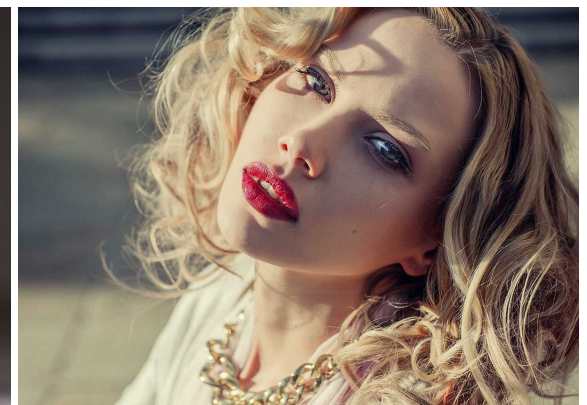

STELLA
MODELS

www.stellamodels.com

HEIGHT	BUST	DRESS	WAIST	HIPS	SHOES	HAIR	EYES
176	86	36	63	90	40.0	DARK BLONDE	GREEN