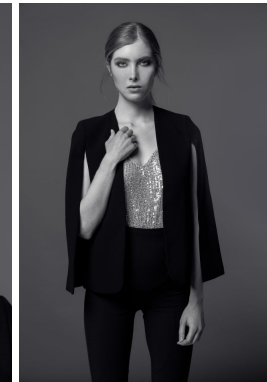

—
STELLA
MODELS
×

www.stellamodels.com

HEIGHT	BUST	DRESS	WAIST	HIPS	SHOES	HAIR	EYES
177	85	34-36	60	88	40.0	STRAWBERRY BLONDE	BLUE