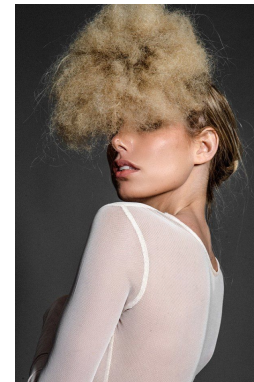

office@stellamodels.com

www.stellamodels.com

HEIGHT	BUST	DRESS	WAIST	HIPS	SHOES	HAIR	EYES
180	82	34-36	61	93	39.5	BLONDE	BROWN