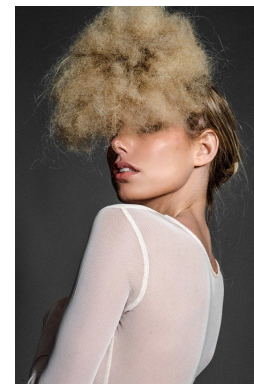

office@stellamodels.com

www.stellamodels.com

HEIGHT	BUST	DRESS	WAIST	HIPS	SHOES	HAIR	EYES
180	82	34-36	61	93	39.5	BLONDE	BROWN