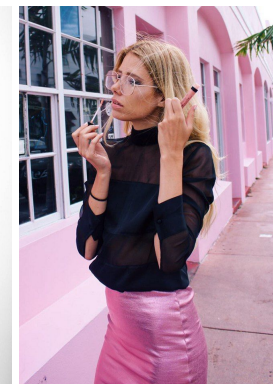

office@stellamodels.com

www.stellamodels.com

HEIGHT	BUST	DRESS	WAIST	HIPS	SHOES	HAIR	EYES
180	82	34-36	61	93	39.5	BLONDE	BROWN