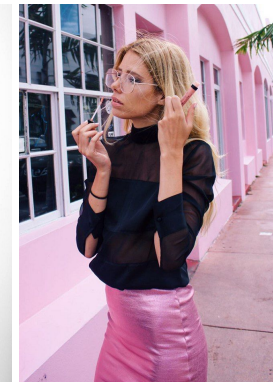

office@stellamodels.com

www.stellamodels.com

HEIGHT	BUST	DRESS	WAIST	HIPS	SHOES	HAIR	EYES
180	82	34-36	61	93	39.5	BLONDE	BROWN