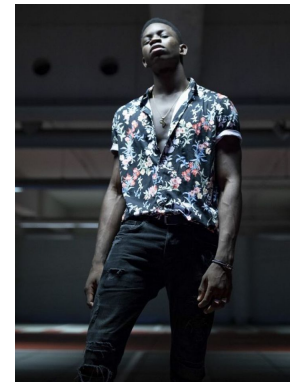

—
STELLA
MODELS
×

www.stellamodels.com

HEIGHT	WAIST	SHOES	HAIR	EYES	CHEST
186	78	45.0	DARK BLACK	BROWN	95