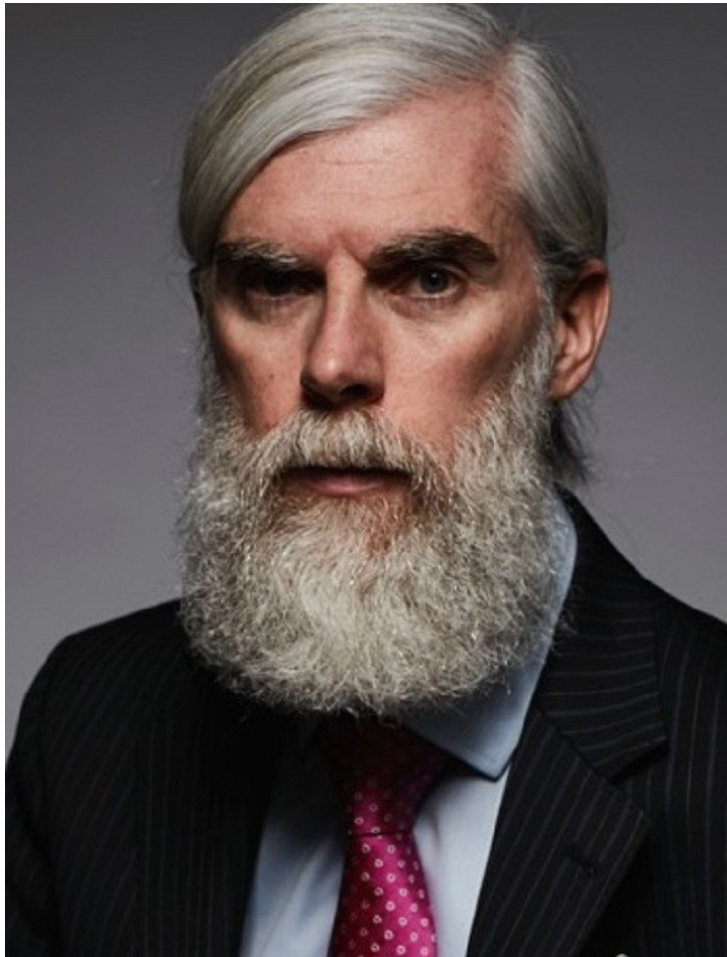

—  
STELLA  
MODELS  
×

[www.stellamodels.com](http://www.stellamodels.com)

HEIGHT	CHEST	WAIST	SUIT	SHOES	HAIR	EYES
178	90	77	48.0 R	40.0	WHITE	BLUE