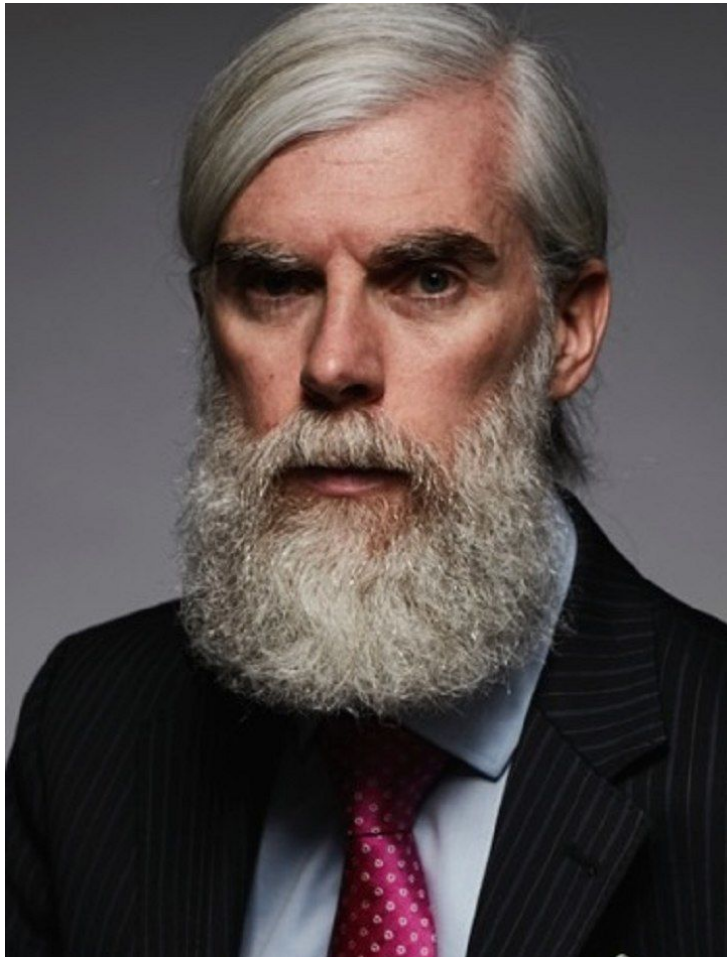

KEVIN BRERETON

T: +43 1 586 90 27

office@stellamodels.com

STELLA
MODELS

www.stellamodels.com

KEVIN BRERETON

T: +43 1 586 90 27

office@stellamodels.com

STELLA
MODELS

www.stellamodels.com

HEIGHT	BUST	DRESS	WAIST	HIPS	SHOES	HAIR	EYES
178			77		40.0	WHITE	BLUE