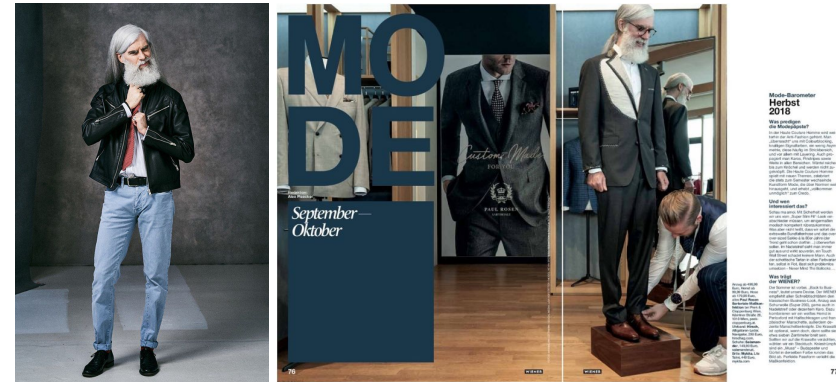

STELLA
MODELS

www.stellamodels.com

HEIGHT	BUST	DRESS	WAIST	HIPS	SHOES	HAIR	EYES
178			77		40.0	WHITE	BLUE