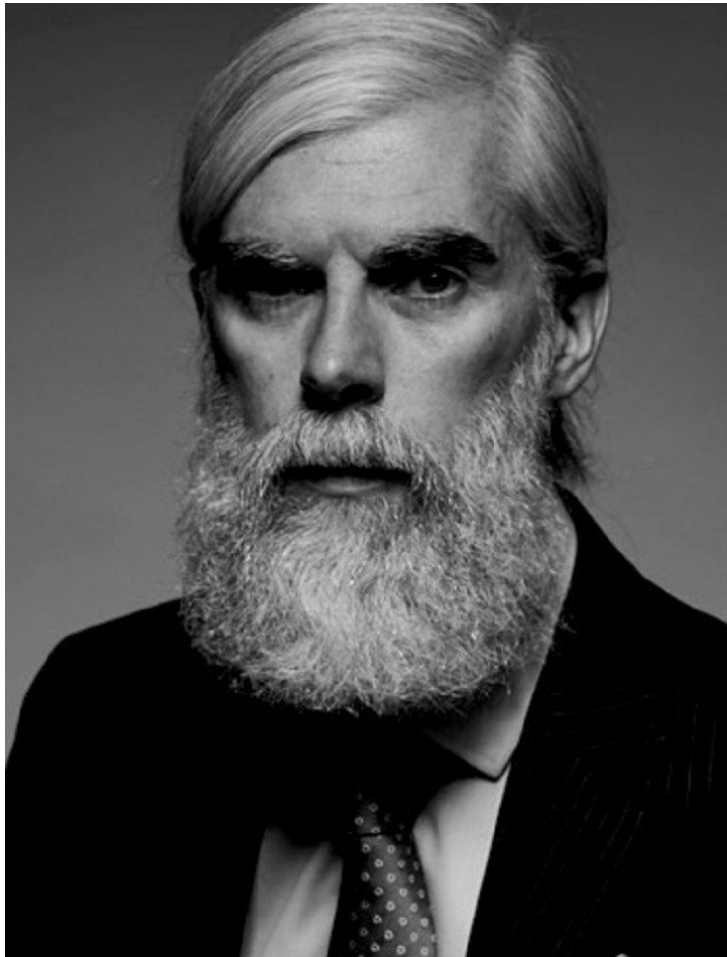

STELLA
MODELS

www.stellamodels.com

HEIGHT	BUST	DRESS	WAIST	HIPS	SHOES	HAIR	EYES
178			77		40.0	WHITE	BLUE