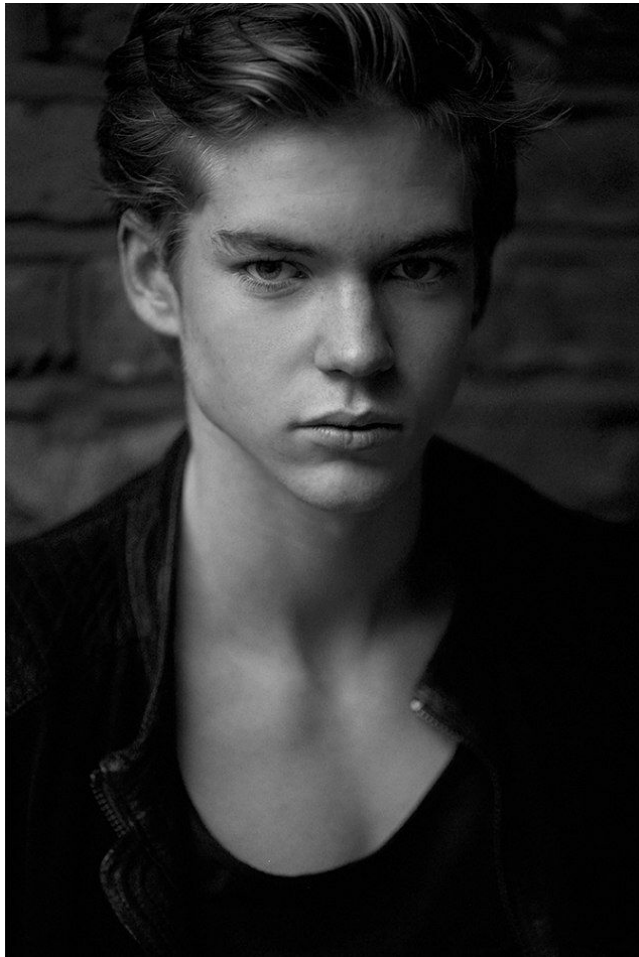

KEVIN KLAMMER

T: +43 1 586 90 27

office@stellamodels.com

—
STELLA
MODELS
×

www.stellamodels.com