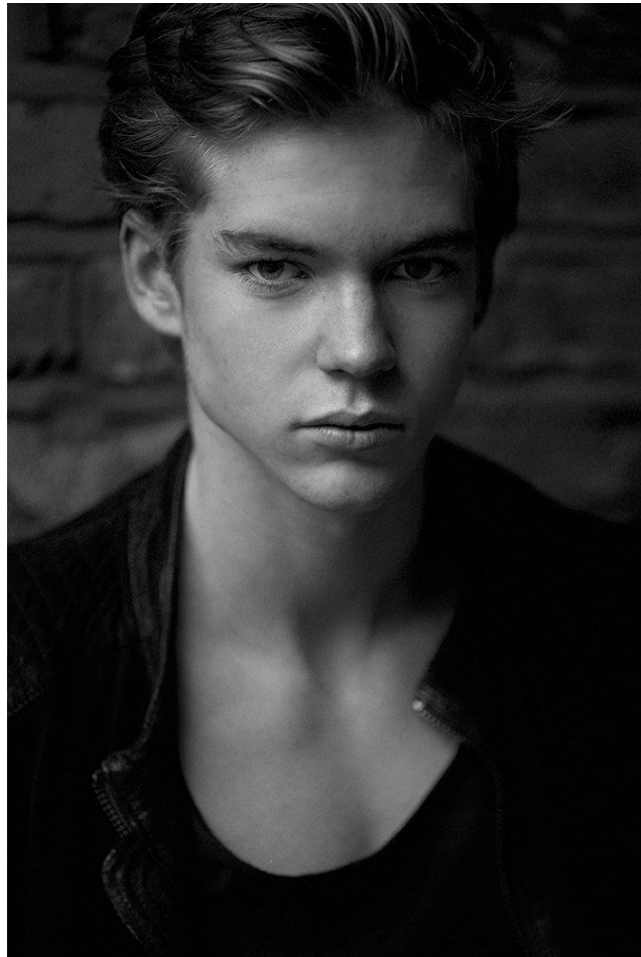

KEVIN KLAMMER

T: +43 1 586 90 27

office@stellamodels.com

—
STELLA
MODELS
×

www.stellamodels.com