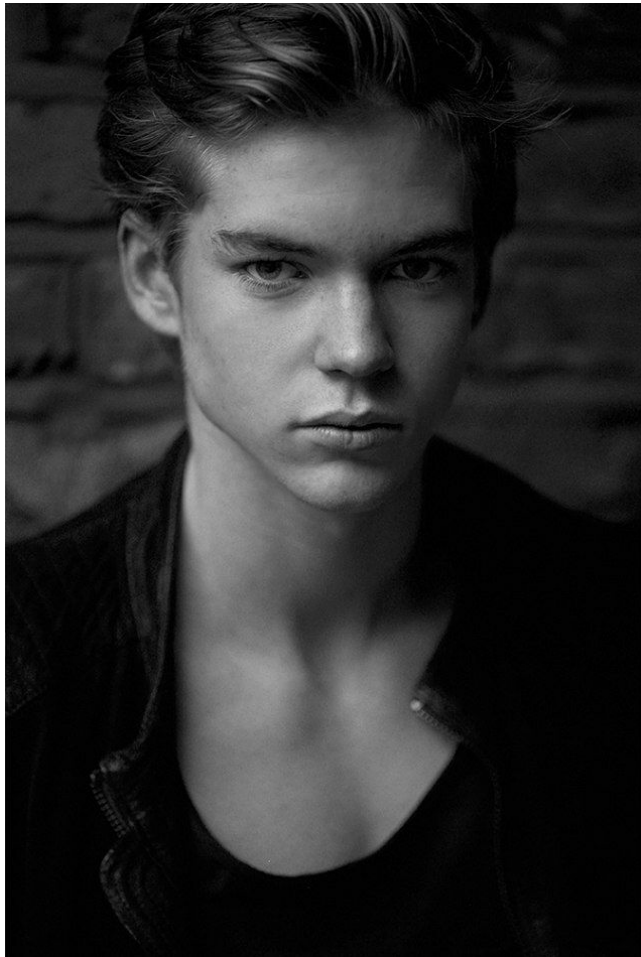

KEVIN KLAMMER

T: +43 1 586 90 27

office@stellamodels.com

—
STELLA
MODELS
×

www.stellamodels.com