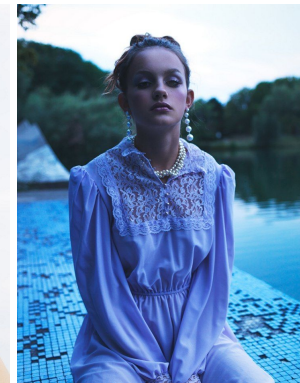

*office@stellamodels.com*

[www.stellamodels.com](http://www.stellamodels.com)

HEIGHT	BUST	DRESS	WAIST	HIPS	SHOES	HAIR	EYES
171	78	34	68	92	40.0	BROWN	GREEN/BROWN