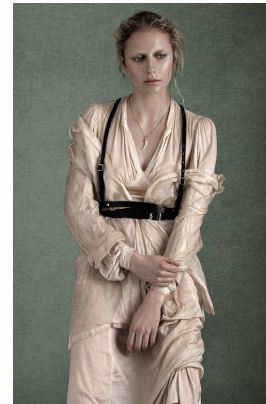

office@stellamodels.com

www.stellamodels.com

HEIGHT	BUST	DRESS	WAIST	HIPS	SHOES	HAIR	EYES
177	83	34	62	89	39.0	BLONDE	BLUE