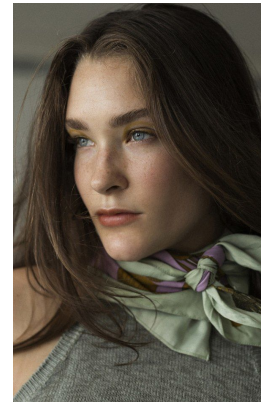

office@stellamodels.com

www.stellamodels.com

HEIGHT	BUST	DRESS	WAIST	HIPS	SHOES	HAIR	EYES
180	98		83	103	40.0	BROWN	BLUE