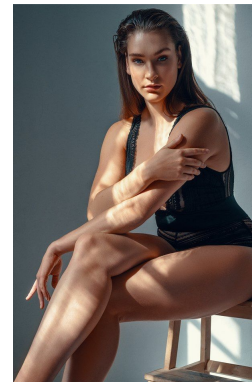

office@stellamodels.com

www.stellamodels.com

HEIGHT	BUST	WAIST	HIPS	SHOES	HAIR	EYES
180	98	83	103	40.0	BROWN	BLUE