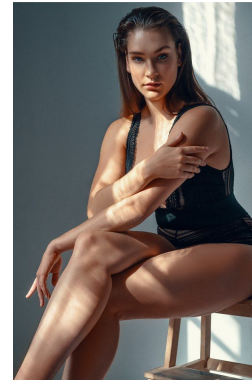

office@stellamodels.com

www.stellamodels.com

HEIGHT	BUST	WAIST	HIPS	SHOES	HAIR	EYES
180	98	83	103	40.0	BROWN	BLUE