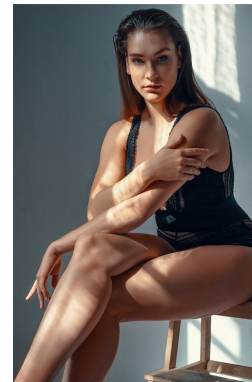

office@stellamodels.com

www.stellamodels.com

HEIGHT	BUST	DRESS	WAIST	HIPS	SHOES	HAIR	EYES
180	98		83	103	40.0	BROWN	BLUE