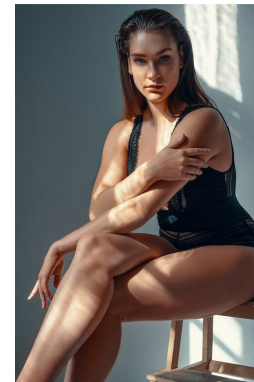

office@stellamodels.com

www.stellamodels.com

HEIGHT	BUST	WAIST	HIPS	SHOES	HAIR	EYES
180	98	83	103	40.0	BROWN	BLUE