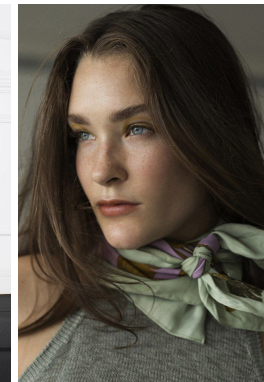

office@stellamodels.com

www.stellamodels.com

HEIGHT	BUST	WAIST	HIPS	SHOES	HAIR	EYES
180	98	83	103	40.0	BROWN	BLUE