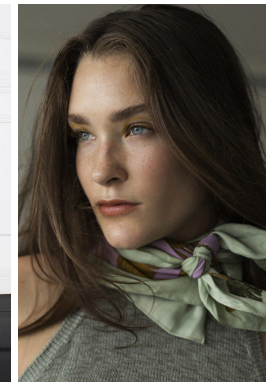

office@stellamodels.com

www.stellamodels.com

HEIGHT	BUST	DRESS	WAIST	HIPS	SHOES	HAIR	EYES
180	98		83	103	40.0	BROWN	BLUE