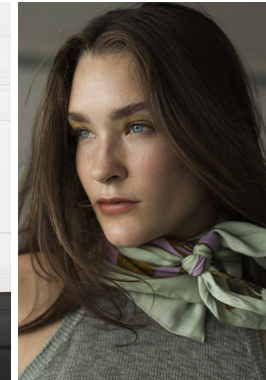

office@stellamodels.com

www.stellamodels.com

HEIGHT	BUST	WAIST	HIPS	SHOES	HAIR	EYES
180	98	83	103	40.0	BROWN	BLUE