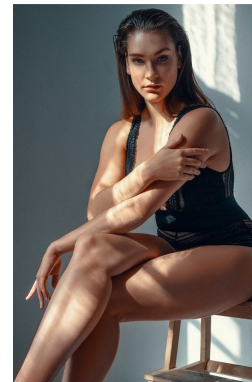

HEIGHT	BUST	WAIST	HIPS	SHOES	HAIR	EYES
180	98	83	103	40.0	BROWN	BLUE