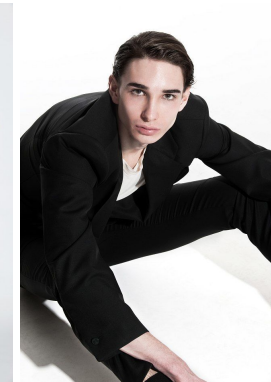

office@stellamodels.com

www.stellamodels.com

HEIGHT	BUST	DRESS	WAIST	HIPS	SHOES	HAIR	EYES
187			72		42.0	BROWN	BROWN