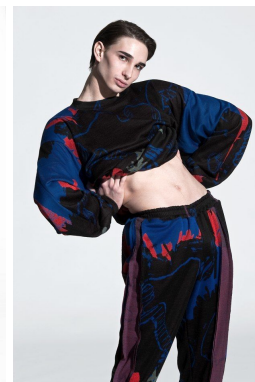

*office@stellamodels.com*

[www.stellamodels.com](http://www.stellamodels.com)

HEIGHT	WAIST	SHOES	HAIR	EYES	CHEST
187	72	42.0	BROWN	BROWN	88