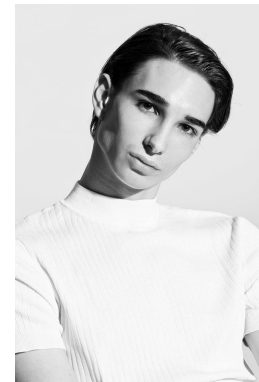

office@stellamodels.com

www.stellamodels.com

HEIGHT	BUST	DRESS	WAIST	HIPS	SHOES	HAIR	EYES
187			72		42.0	BROWN	BROWN