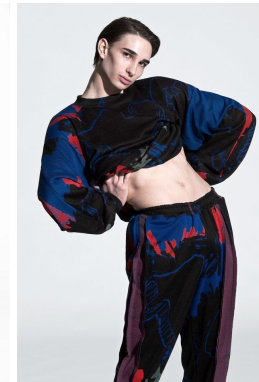

office@stellamodels.com

www.stellamodels.com

HEIGHT	BUST	DRESS	WAIST	HIPS	SHOES	HAIR	EYES
187			72		42.0	BROWN	BROWN