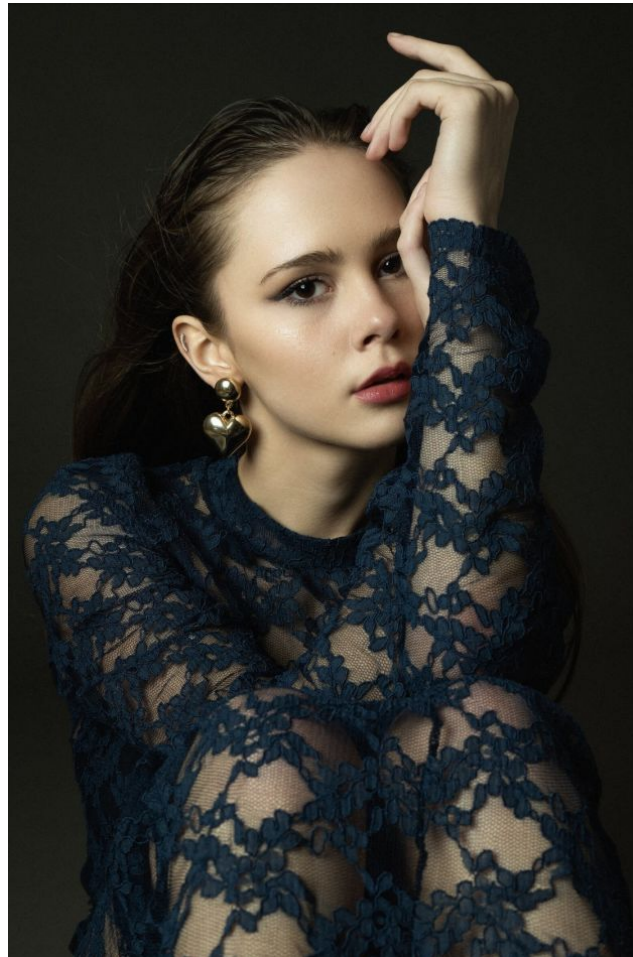

LARA MARIE PASCHER

T: +436645129497

office@stellamodels.com

STELLA
MODELS

www.stellamodels.com