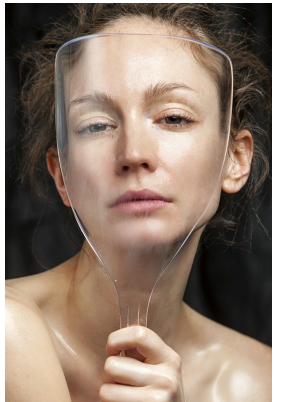

office@stellamodels.com

www.stellamodels.com

HEIGHT	BUST	DRESS	WAIST	HIPS	SHOES	HAIR	EYES
176	84	36	63	91	41.0	STRAWBERRY BLONDE	GREEN