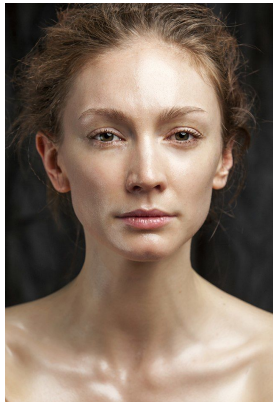

office@stellamodels.com

www.stellamodels.com

HEIGHT	BUST	DRESS	WAIST	HIPS	SHOES	HAIR	EYES
176	84	36	63	91	41.0	STRAWBERRY BLONDE	GREEN