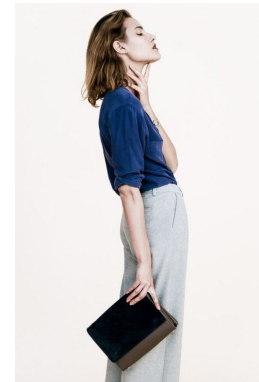

office@stellamodels.com

www.stellamodels.com

HEIGHT	BUST	DRESS	WAIST	HIPS	SHOES	HAIR	EYES
175	82	36	61	87	38.0	BRUNETTE	BROWN