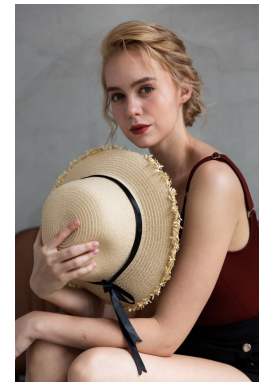

—
STELLA
MODELS
×

www.stellamodels.com

HEIGHT	BUST	DRESS	WAIST	HIPS	SHOES	HAIR	EYES
176	82	34	59	88	37.0	BLONDE	BLUE/GREY