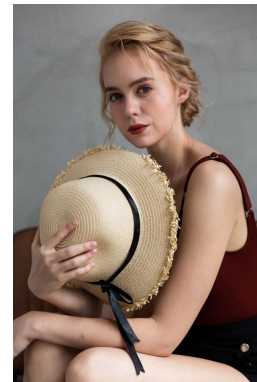

—
STELLA
MODELS
×

www.stellamodels.com

HEIGHT	BUST	DRESS	WAIST	HIPS	SHOES	HAIR	EYES
176	82	34	59	88	37.0	BLONDE	BLUE/GREY