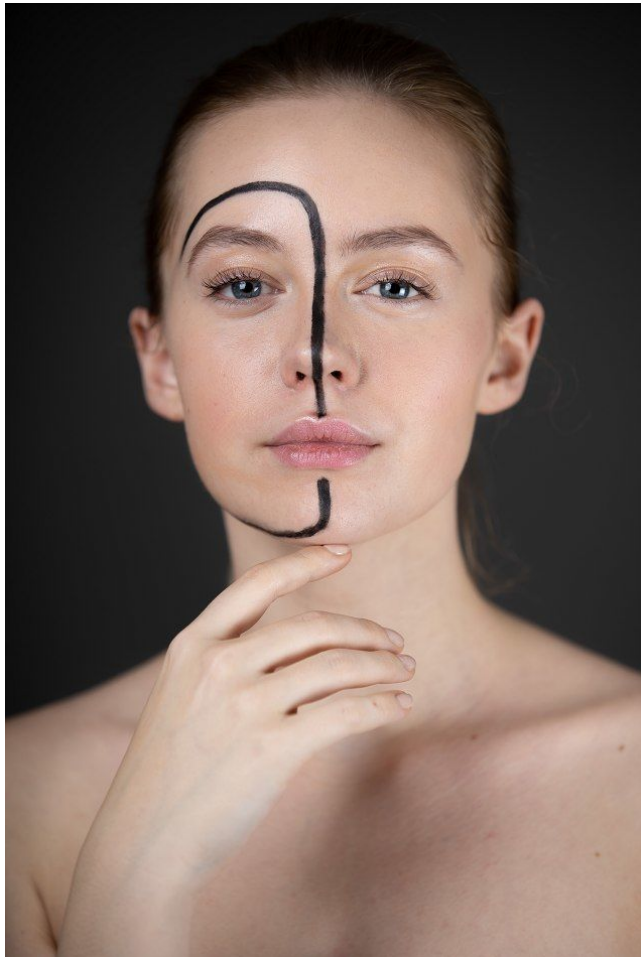

LAURA IGALI-IGALFFY

T: +43 1 586 90 27

office@stellamodels.com

—
STELLA
MODELS
×

www.stellamodels.com