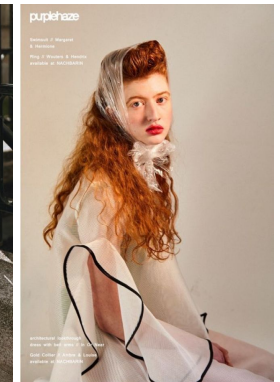

*office@stellamodels.com*

[www.stellamodels.com](http://www.stellamodels.com)

HEIGHT	BUST	DRESS	WAIST	HIPS	SHOES	HAIR	EYES
172	82	34-36	61	90	40.0	RED	BLUE/GREY