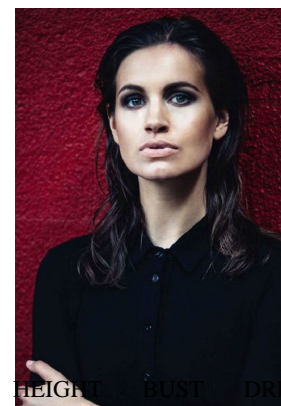

www.stellamodels.com

—
STELLA
MODELS
×

HEIGHT	BUST	DRESS	WAIST	HIPS	SHOES	HAIR	EYES
183	90	36-38	67	100	42.0	BROWN	GREEN