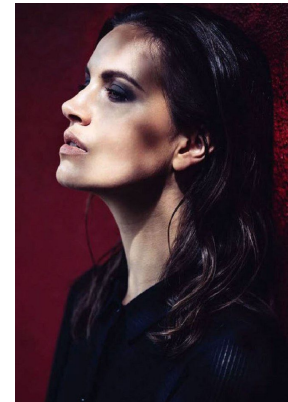

www.stellamodels.com

—
STELLA
MODELS
×

HEIGHT	BUST	DRESS	WAIST	HIPS	SHOES	HAIR	EYES
183	90	36-38	67	100	42.0	BROWN	GREEN