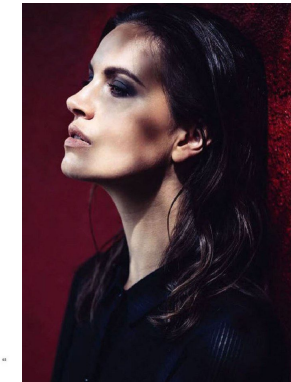

office@stellamodels.com

www.stellamodels.com

HEIGHT	BUST	DRESS	WAIST	HIPS	SHOES	HAIR	EYES
183	90	36-38	67	100	42.0	BROWN	GREEN