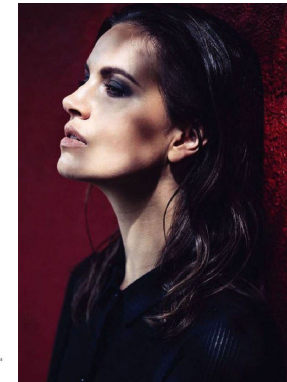

*office@stellamodels.com*

[www.stellamodels.com](http://www.stellamodels.com)

HEIGHT	BUST	DRESS	WAIST	HIPS	SHOES	HAIR	EYES
183	90	36-38	67	100	42.0	BROWN	GREEN