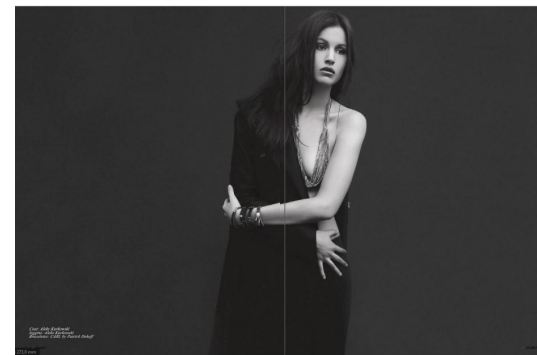

office@stellamodels.com

www.stellamodels.com

HEIGHT	BUST	DRESS	WAIST	HIPS	SHOES	HAIR	EYES
183	90	36-38	67	100	42.0	BROWN	GREEN