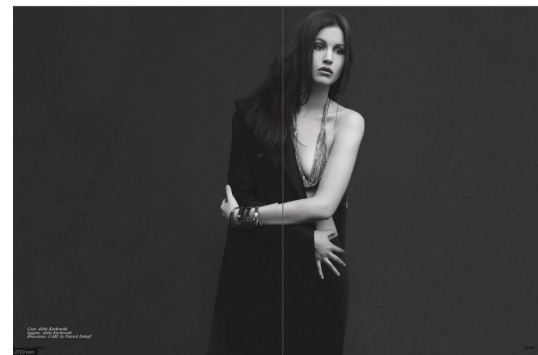

*office@stellamodels.com*

[www.stellamodels.com](http://www.stellamodels.com)

HEIGHT	BUST	DRESS	WAIST	HIPS	SHOES	HAIR	EYES
183	90	36-38	67	100	42.0	BROWN	GREEN