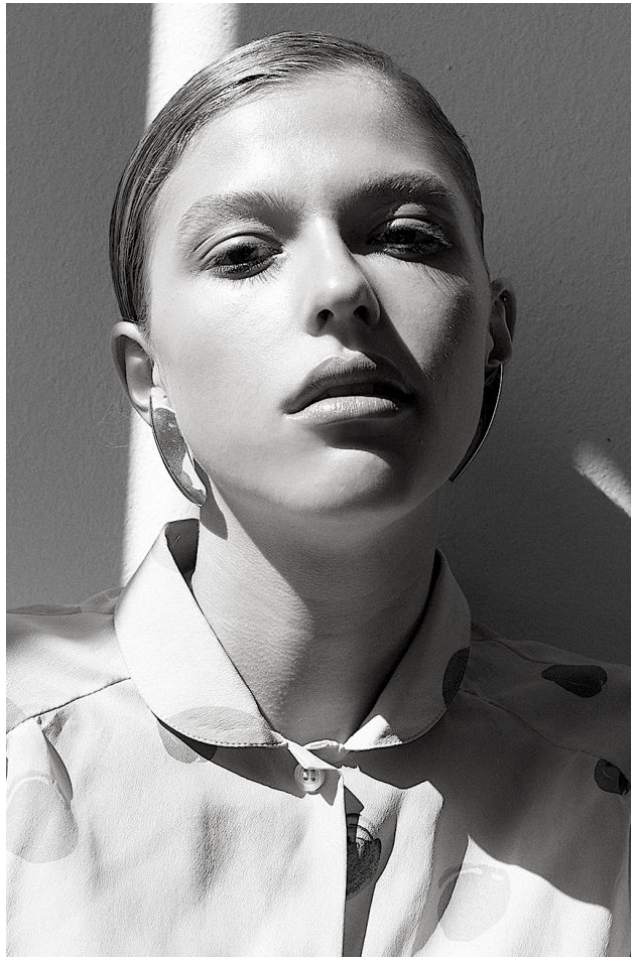

LEA PRINZ

T: +43 1 586 90 27

office@stellamodels.com

—
STELLA
MODELS
×

www.stellamodels.com