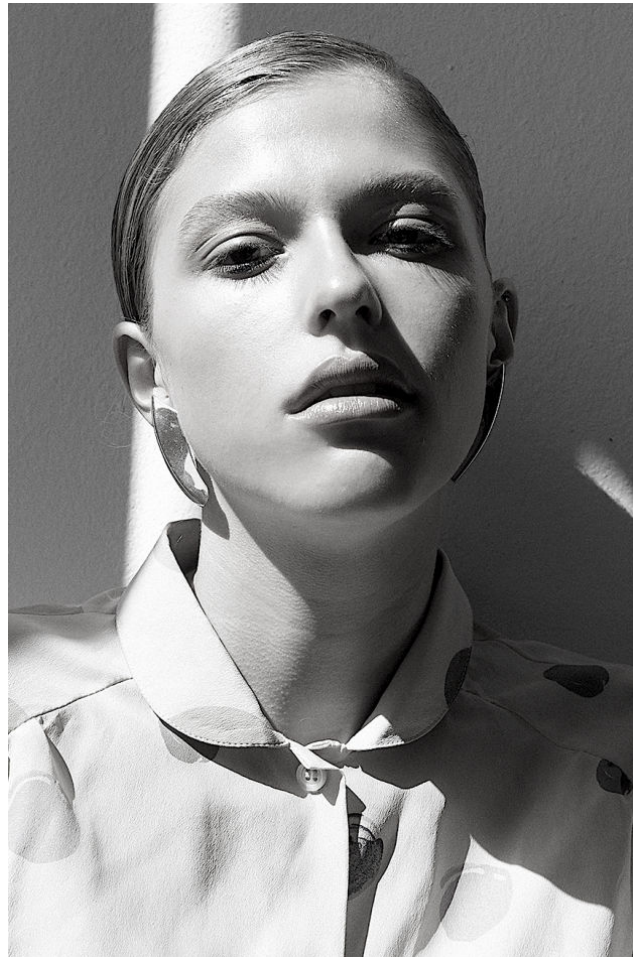

LEA PRINZ

T: +43 1 586 90 27

office@stellamodels.com

—
STELLA
MODELS
×

www.stellamodels.com