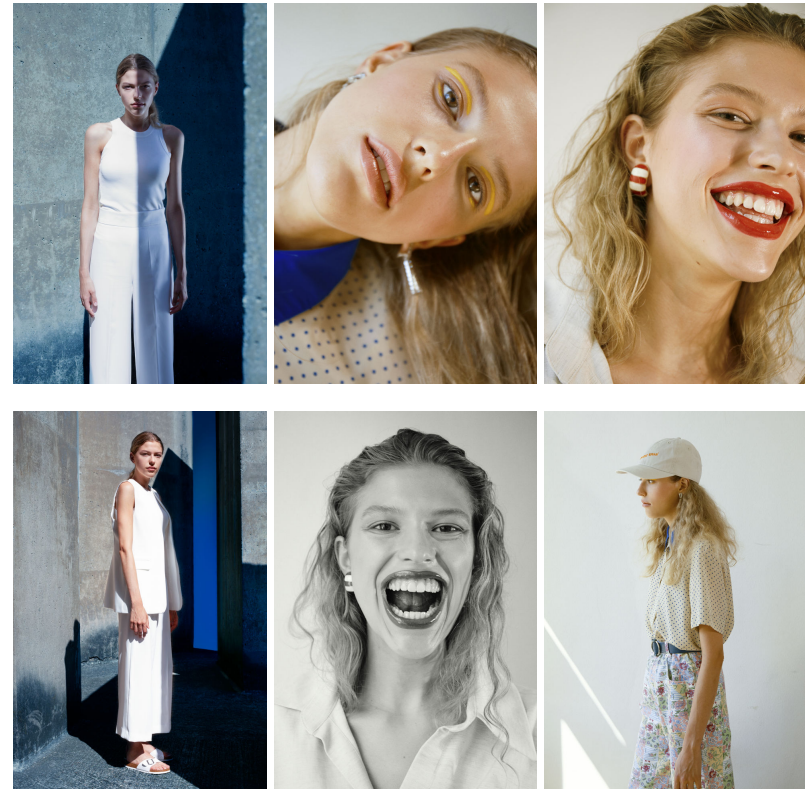

—
STELLA
MODELS
×

www.stellamodels.com

HEIGHT	BUST	DRESS	WAIST	HIPS	SHOES	HAIR	EYES
173	79	34-36	69	83	39.0	BLONDE	GREEN/BROWN