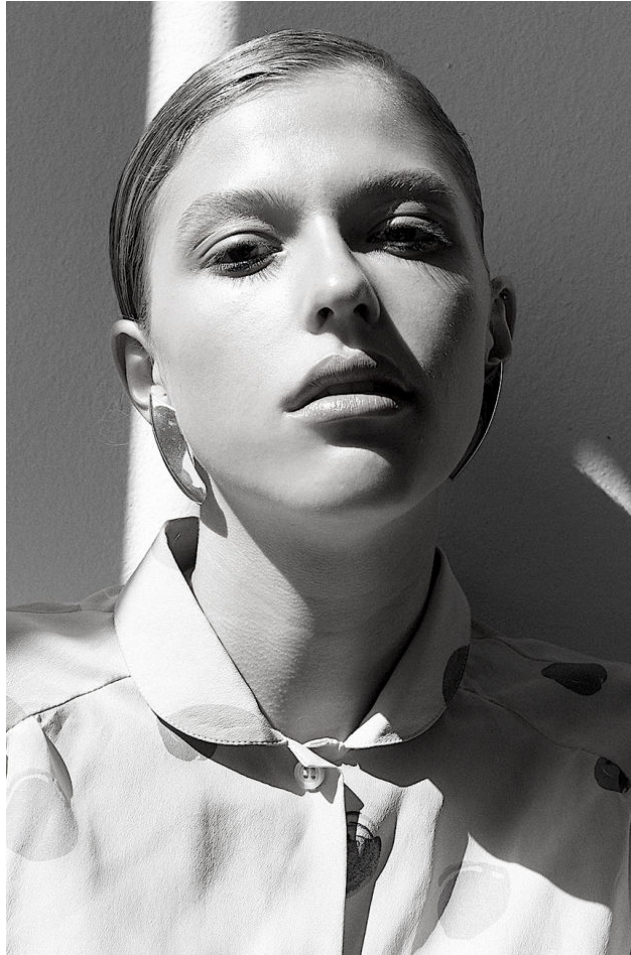

LEA PRINZ

T: +43 1 586 90 27

office@stellamodels.com

—
STELLA
MODELS
×

www.stellamodels.com