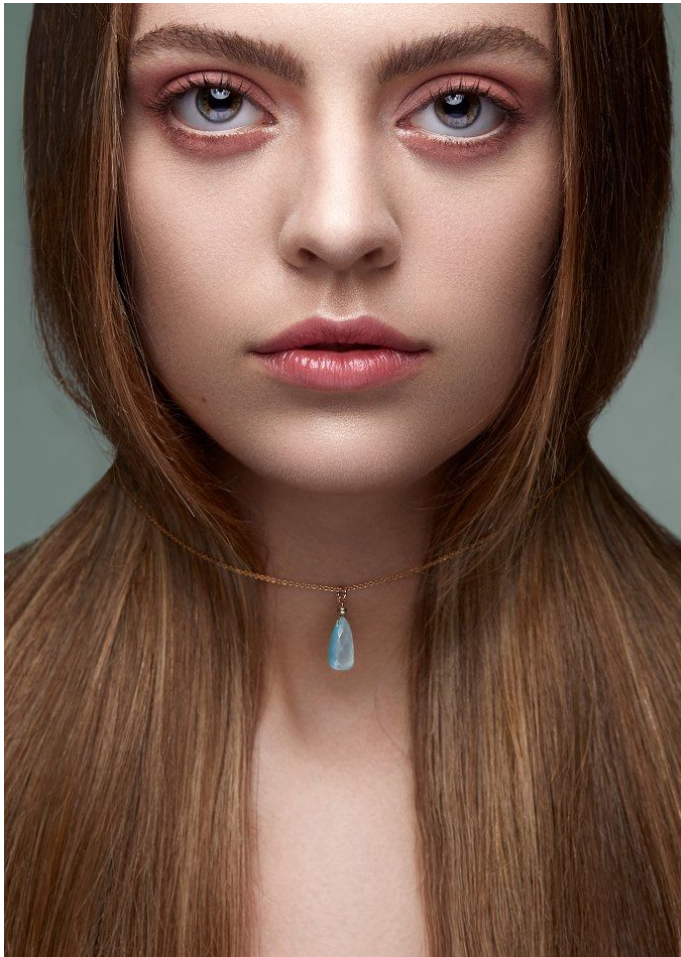

LENA WERLE

T: +43 1 586 90 27

office@stellamodels.com

www.stellamodels.com

—
STELLA
MODELS
×