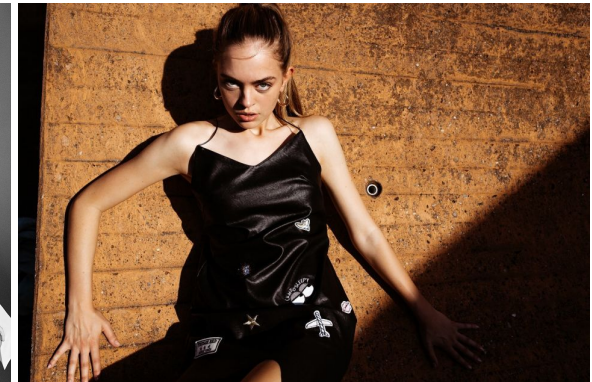

[www.stellamodels.com](http://www.stellamodels.com)

—  
STELLA  
MODELS  
×

HEIGHT	BUST	DRESS	WAIST	HIPS	SHOES	HAIR	EYES
174	82	34-36	60	89	39.0	BROWN	GREEN