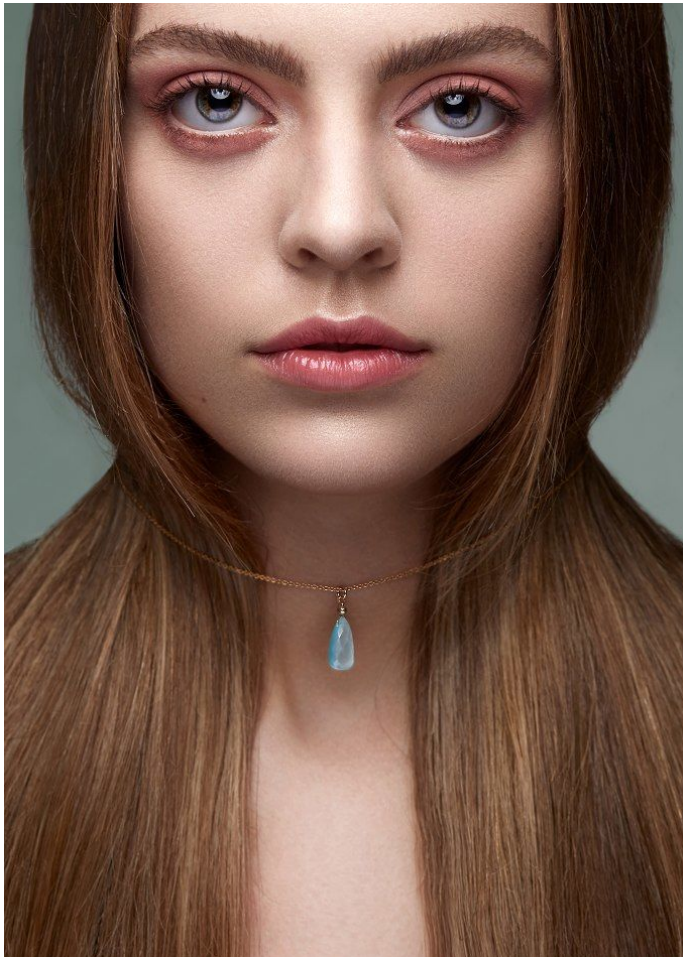

LENA WERLE

office@stellamodels.com

STELLA
MODELS

www.stellamodels.com