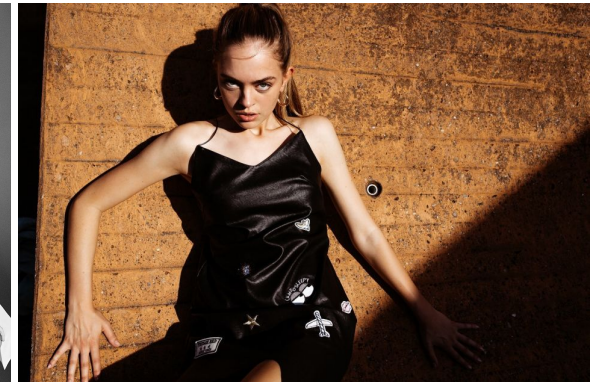

—  
STELLA  
MODELS  
×

[www.stellamodels.com](http://www.stellamodels.com)

HEIGHT	BUST	DRESS	WAIST	HIPS	SHOES	HAIR	EYES
174	82	34-36	60	89	39.0	BROWN	GREEN