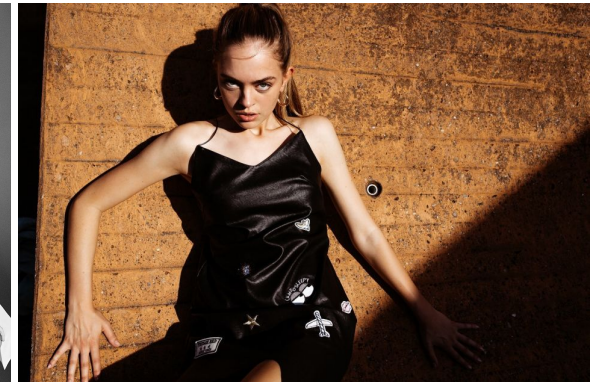

—
STELLA
MODELS
×

www.stellamodels.com

HEIGHT	BUST	DRESS	WAIST	HIPS	SHOES	HAIR	EYES
174	82	34-36	60	89	39.0	BROWN	GREEN