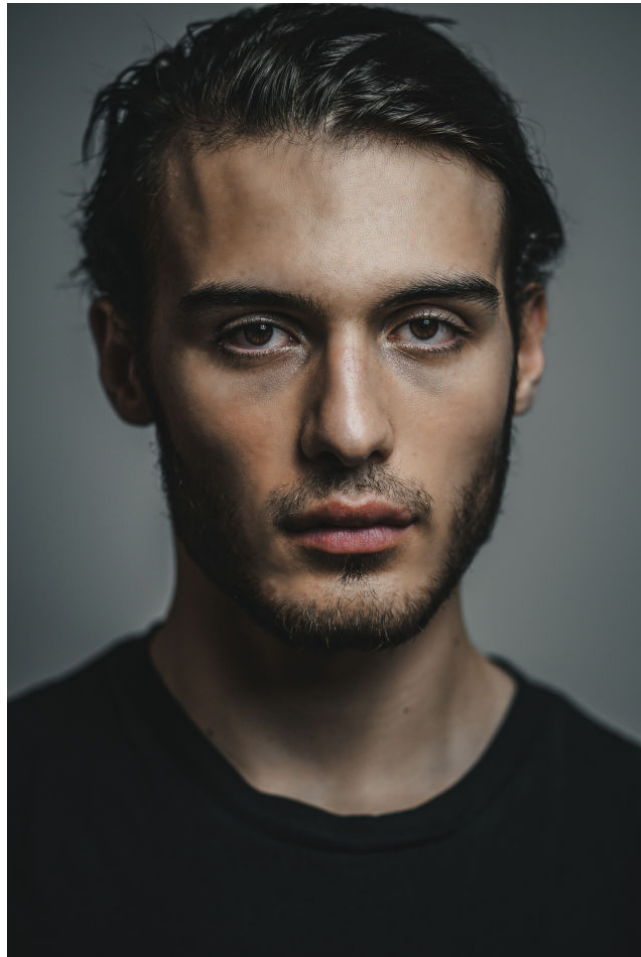

—
STELLA
MODELS
×

LENNI

T: +43 1 586 90 27

office@stellamodels.com

www.stellamodels.com