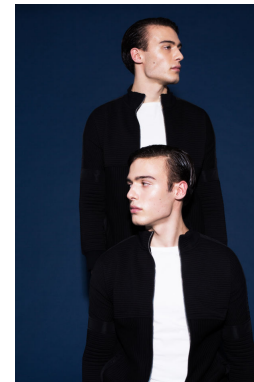

office@stellamodels.com

www.stellamodels.com

HEIGHT	BUST	DRESS	WAIST	HIPS	SHOES	HAIR	EYES
190			78	87	46.5	BROWN	BROWN