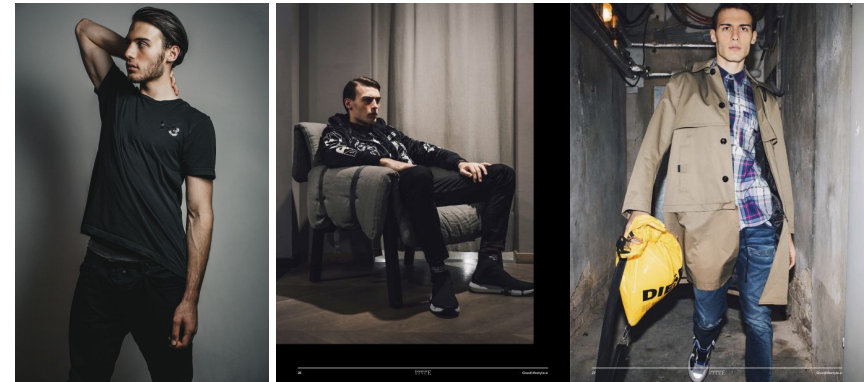

*office@stellamodels.com*

[www.stellamodels.com](http://www.stellamodels.com)

HEIGHT	WAIST	HIPS	SHOES	HAIR	EYES	CHEST
190	78	87	46.5	BROWN	BROWN	94