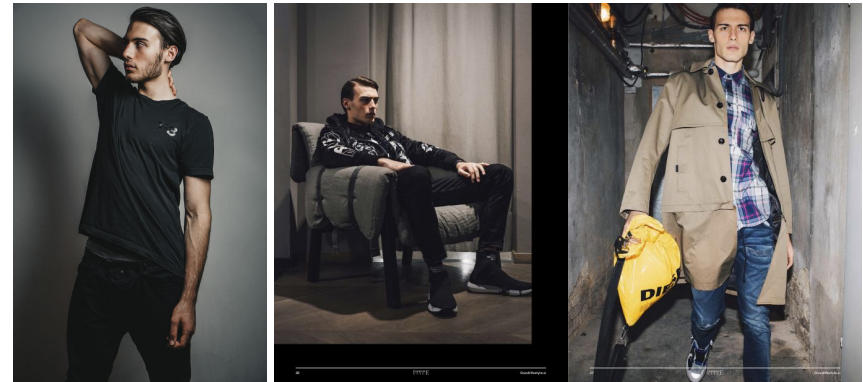

*office@stellamodels.com*

[www.stellamodels.com](http://www.stellamodels.com)

HEIGHT	WAIST	HIPS	SHOES	HAIR	EYES
190	78	87	46.5	BROWN	BROWN