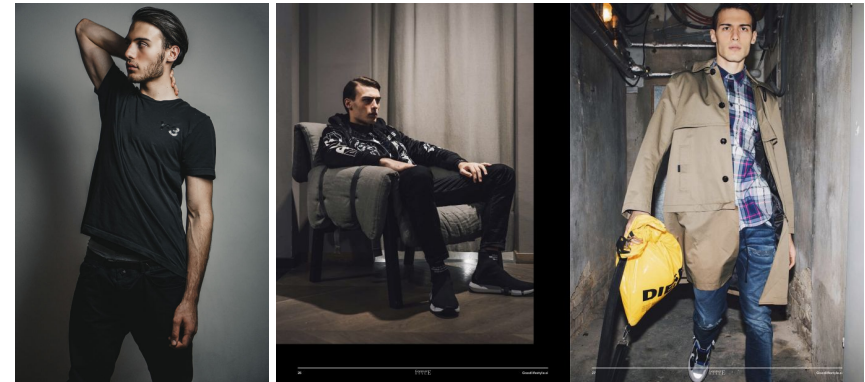

*office@stellamodels.com*

[www.stellamodels.com](http://www.stellamodels.com)

HEIGHT	CHEST	WAIST	HIPS	SHOES	HAIR	EYES
190	94	78	87	46.5	BROWN	BROWN