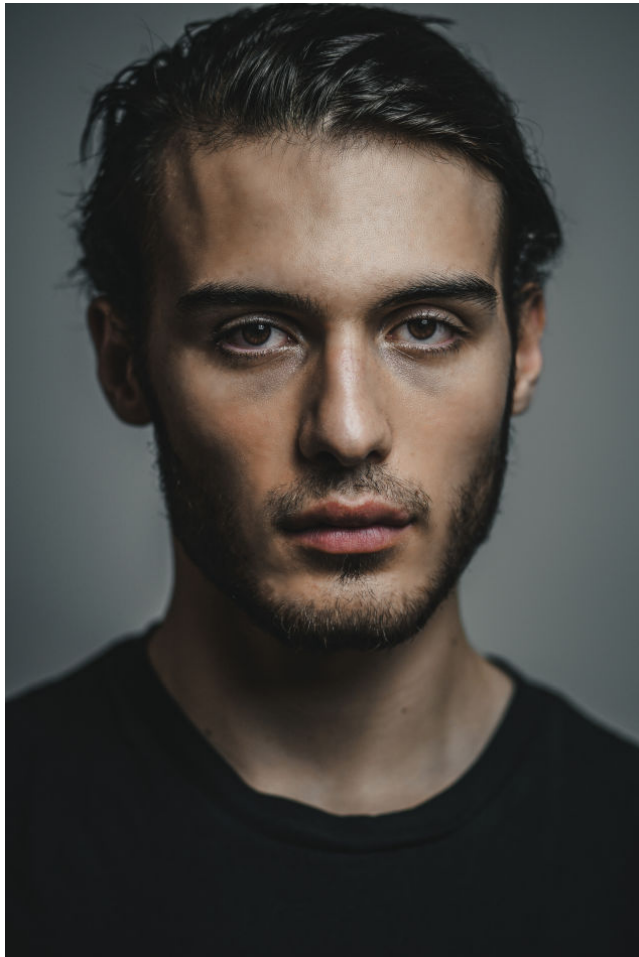

—
STELLA
MODELS
×

LENNI

T: +43 1 586 90 27

office@stellamodels.com

www.stellamodels.com

—
STELLA
MODELS
×

LENNI

T: +43 1 586 90 27

office@stellamodels.com

www.stellamodels.com