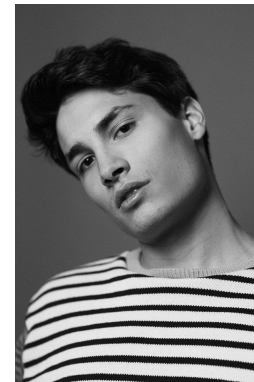

LEONARDO BASILIO

T: +43 1 586 90 27

office@stellamodels.com

—
STELLA
MODELS
×

www.stellamodels.com