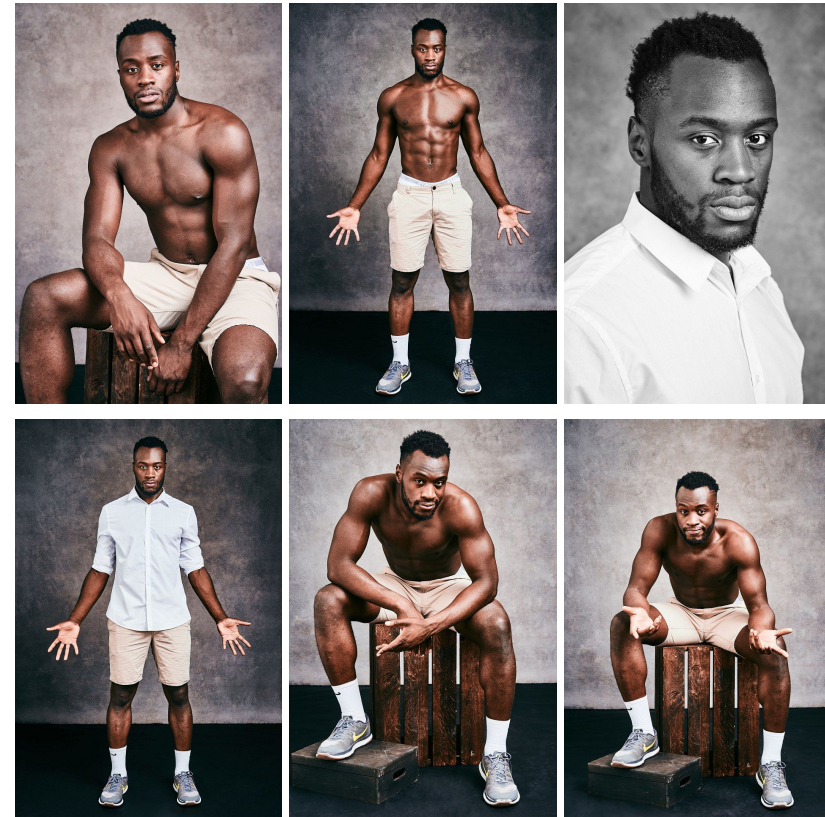

—
STELLA
MODELS
×

www.stellamodels.com

HEIGHT	BUST	DRESS	WAIST	HIPS	SHOES	HAIR	EYES
194			81		48.5	BLACK	BROWN