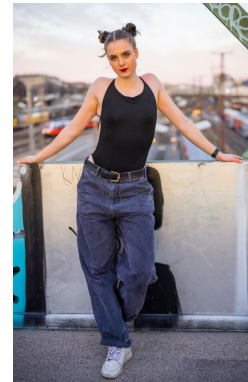

office@stellamodels.com

www.stellamodels.com

| HEIGHT | DRESS | WAIST | HIPS | SHOES | HAIR |
|--------|-------|-------|------|-------|-------|
| 178 | 38 | 70 | 100 | 40.5 | BROWN |