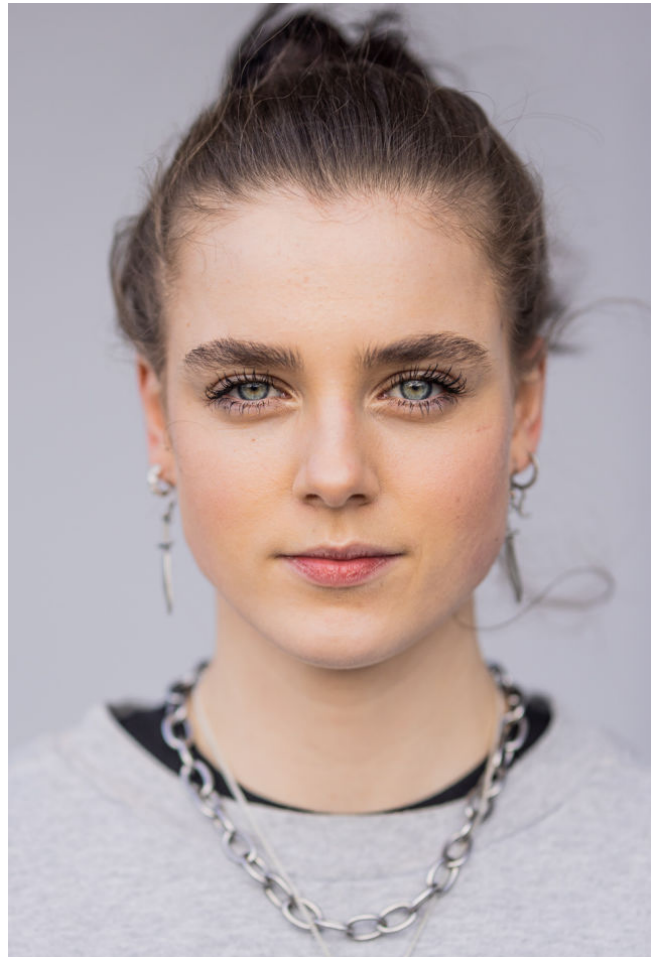

—
STELLA
MODELS
×

LEONIE BIELESZ

T: +436645129497

office@stellamodels.com

www.stellamodels.com

—
STELLA
MODELS
×

LEONIE BIELESZ

T: +436645129497

office@stellamodels.com

www.stellamodels.com