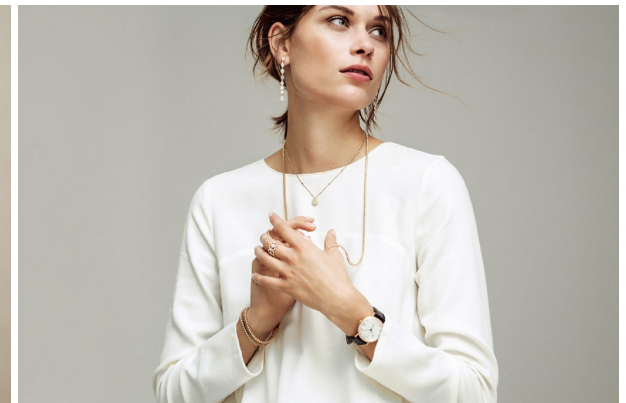

office@stellamodels.com

www.stellamodels.com

HEIGHT	BUST	DRESS	WAIST	HIPS	SHOES	HAIR	EYES
177	87	36	63	91	40.5	DARK BLONDE	GREEN