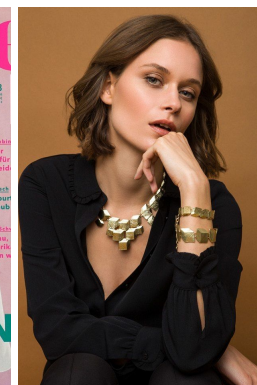

office@stellamodels.com

www.stellamodels.com

HEIGHT	BUST	DRESS	WAIST	HIPS	SHOES	HAIR	EYES
177	87	36	63	91	40.5	DARK BLONDE	GREEN