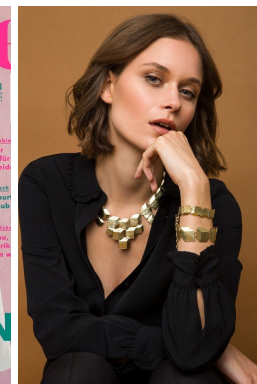

office@stellamodels.com

www.stellamodels.com

HEIGHT	BUST	DRESS	WAIST	HIPS	SHOES	HAIR	EYES
177	87	36	63	91	40.5	DARK BLONDE	GREEN