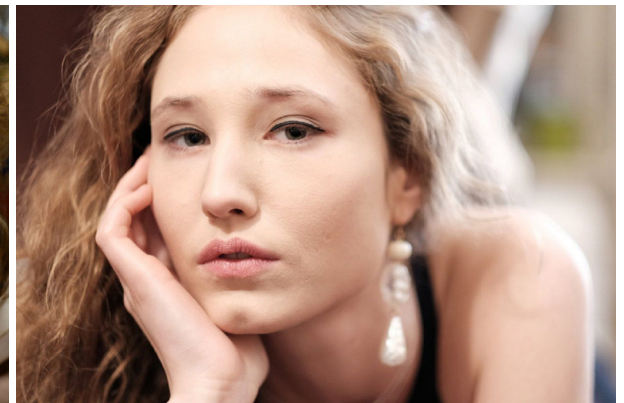

—
STELLA
MODELS
×

www.stellamodels.com

HEIGHT	BUST	DRESS	WAIST	HIPS	SHOES	HAIR	EYES
169	86	36	66	93	39.0	BLONDE	BLUE/GREEN