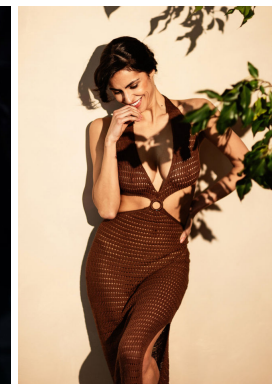

HEIGHT	BUST	DRESS	WAIST	HIPS	SHOES	HAIR	EYES
174	84	36	64	90	39.0	BROWN	BROWN